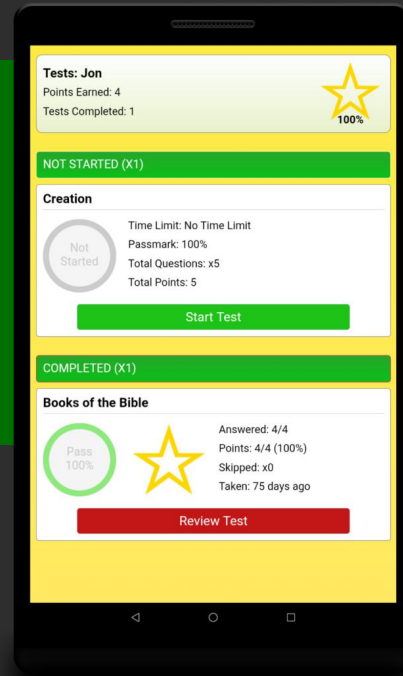

- Customizable reading plans
- Session-based learning
- Fully trackable
- Certificate awards
- Progress charts

Downloads

- Download new content
- Backup progress
- Sync with Web App

Android App Features

Portal

- Easy access to features
- Recently viewed resources
- New resources
- Verse of the day
- Latest news

Tests

- Multiple choice
- Free text
- Essay-style
- Progress & review

Support

- Integrated Help section
- Support ticket system
- Request support offline