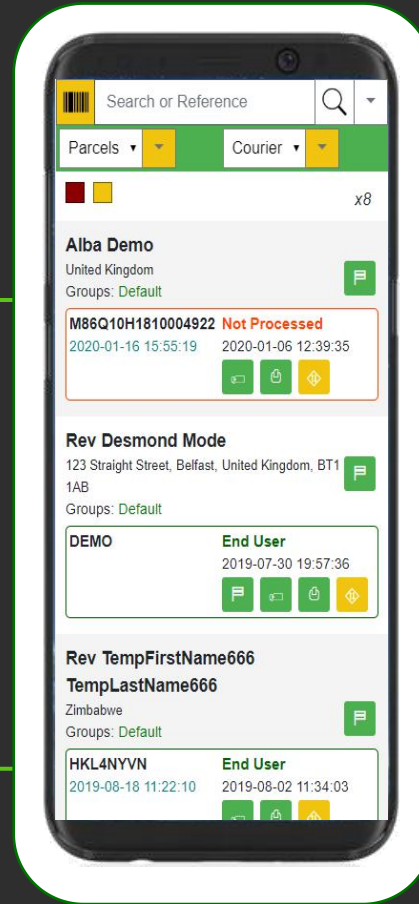

LEARN records vital user interaction including:

- Reading Plans & Study Guides Activity
- Resources Interaction
- User Information
- Device Statistics
- Bible Reading Activity
- Top Searches
- Publisher Data
- Test Results
- Sermon Data

Device Processing App

Process Multiple Devices

Process and register Users and Devices efficiently and effectively

Real-time Reporting

View live device processing and registration in the Admin Portal

Trusted Publishers

SIM Zimbabwe

x200 Church Leaders since March 2019

50+ Christian Resources

Multiple Bible versions

Bible Narration/Audio in Shona

Country-wide Rollout

SIM
Serving In Mission

LEARN