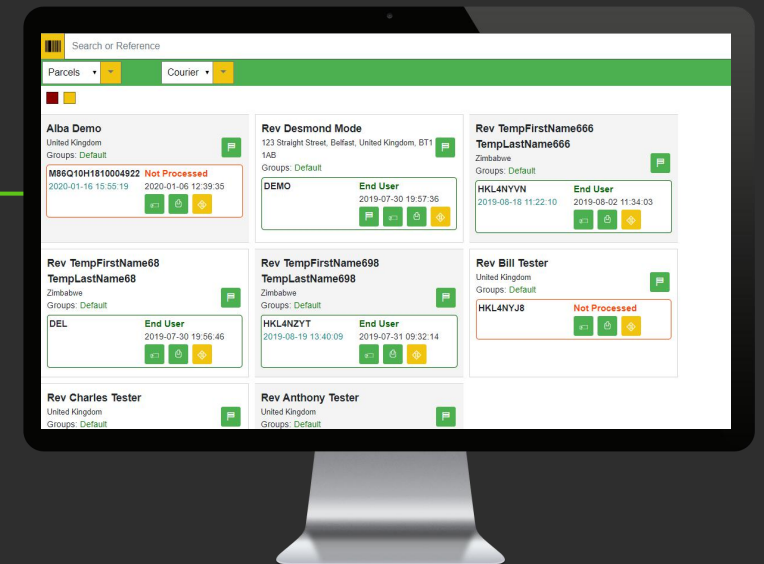

LEARN records vital user interaction including:

- Reading Plans & Study Guides Activity
- Resources Interaction
- User Information
- Device Statistics
- Bible Reading Activity
- Top Searches
- Publisher Data
- Test Results
- Sermon Data

Device Processing App

Process Multiple Devices

Process and register Users and Devices efficiently and effectively

Real-time Reporting

View live device processing and registration in the Admin Portal

Trusted Publishers

SIM Zimbabwe

x200 Church Leaders since March 2019

50+ Christian Resources

Multiple Bible versions

Bible Narration/Audio in Shona

Country-wide Rollout

SIM
Serving In Mission

LEARN