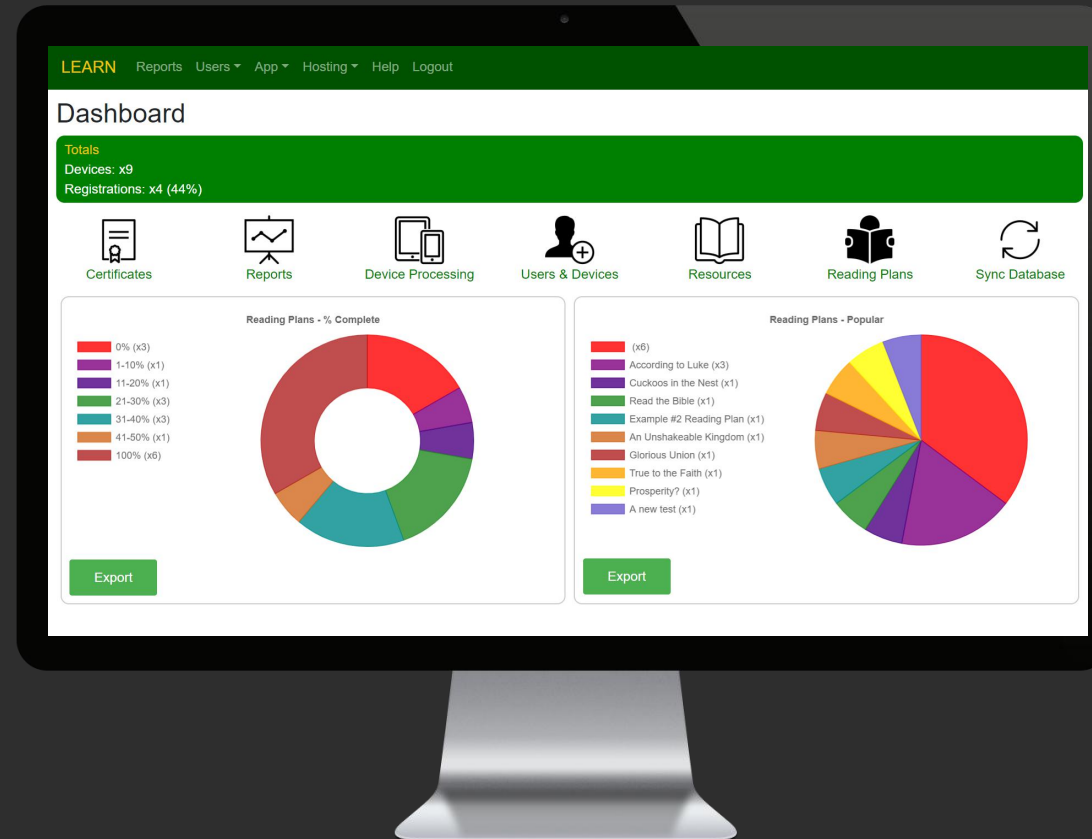

Side by Side View

Navigate Easily

Copy Content

Cross References & Bible Book Details

Circa 565BC

Audio Narration

Admin Portal

Reports

Manage Users
& Devices

Reading Plans &
Study Guides

App
News

Add Resources
Securely

Print
Certificates

Create Resource
Series

Manage
Tests

Generate Reports