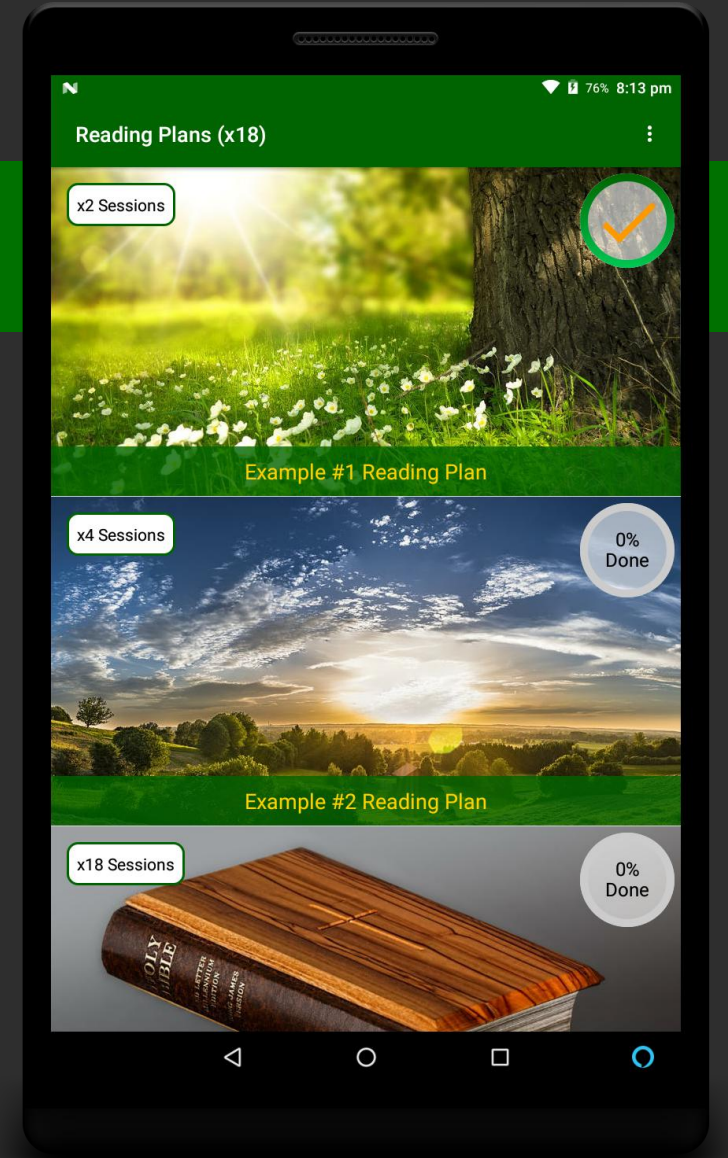

Learn with **LEARN**

Our Aim

To equip and resource church leaders to be effective communicators of the Gospel