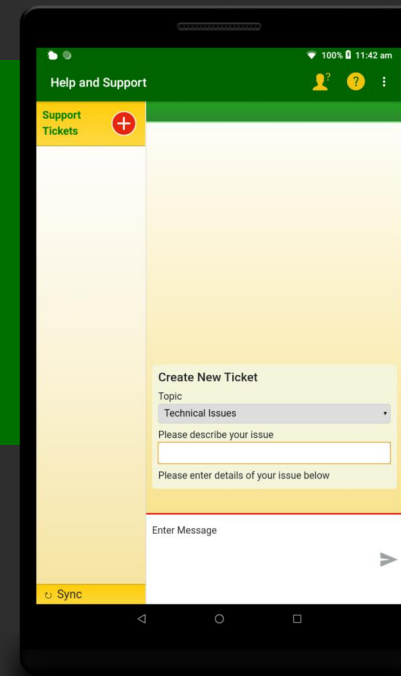

Bible

- Multiple versions
- Searchable
- Take notes
- Bookmark passages
- Interactive with ebooks

Resources

- Ebooks, PDFs, Video, Audio
- Fully encrypted
- Bookmarks & notes
- Ebook reader
- Searchable

Reading Plans

- Customizable reading plans
- Session-based learning
- Fully trackable
- Certificate awards
- Progress charts

Downloads

- Download new content
- Backup progress
- Sync with Web App

Android App Features

Portal

- Easy access to features
- Recently viewed resources
- New resources
- Verse of the day
- Latest news

Tests

- Multiple choice
- Free text
- Essay-style
- Progress & review

Support

- Integrated Help section
- Support ticket system
- Request support offline