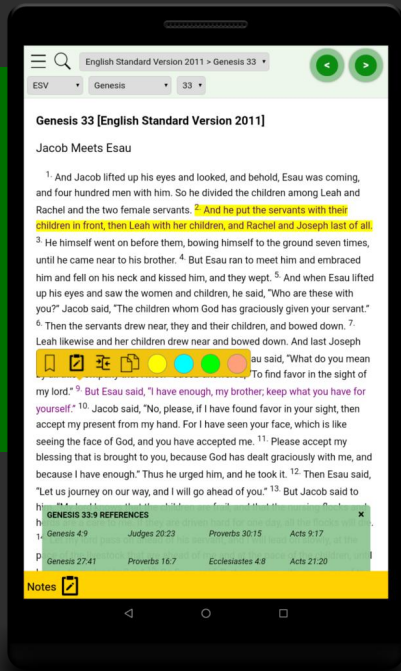

Langham Partnership (uk.langham.org)

Learn with **LEARN**

Our Aim

To equip and resource church leaders to be effective communicators of the Gospel

LEARN Network

Android App

Web App

Admin App

Mentor App

The LEARN network allows organizations to add hand-picked content securely in multiple languages.

Users with limited Internet access do not have to be online to use the Android app.

Android App Features